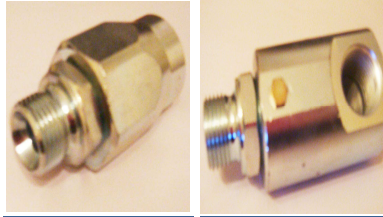

ADAPTORS

SWIVEL JOINTS

SWIVEL JOINTS

MILORE REFERENCE			2044 STRAIGHT SWIVEL JOINT	2044-90 90 DEG SWIVEL JOINT		
SIZE	THREAD					
	BSP	BSP				
-4	1/4"	1/4"	22.33	24.60		
-6	3/8"	3/8"	24.50	27.91		
-8	1/2"	1/2"	28.53	33.48		
-12	3/4"	3/4"	44.03	58.27		
-16	1"	1"	64.12	81.14		
-20	1.1/4"	1.1/4"	97.72	149.08		
-24	1.1/2"	1.1/2"	148.74	208.66		
-32	2"	2"	222.71	280.08		

KARCHER ADAPTORS

MILORE REFERENCE			856 BSP MALE KARCHER ML	857 BSP FEM KARCHER FEM	858 BSP MALE KARCHER FEM	859 BSP MALE KARCHER ML
SIZE	THREAD					
	BSP	BSP				
-4-22	1/4"	22MM	6.73	15.71	15.71	
-6-22	3/8"	22MM	6.73	13.58	13.58	13.58
-22K	22MM	22MM	11.84			

JIC / METRIC MALE ADAPTORS

MILORE REFERENCE			2046 JIC MALE MET MALE			
SIZE	THREAD					
	JIC	METRIC				
-4-12	7/16"	12MM	5.42			
-4-14	7/16"	14MM	5.42			
-6-12	9/16"	12MM	5.42			
-6-14	9/16"	14MM	5.42			
-6-16	9/16"	16MM	5.42			
-6-18	9/16"	18MM	5.42			
-6-20	9/16"	20MM	5.42			
-6-22	9/16"	22MM	6.20			
-8-12	3/4"	12MM	6.20			
-8-14	3/4"	14MM	6.20			
-8-16	3/4"	16MM	6.20			
-8-18	3/4"	18MM	6.20			
-8-20	3/4"	20MM	6.20			
-8-22	3/4"	22MM	6.20			
-10-16	7/8"	16MM	6.55			
-10-18	7/8"	18MM	6.55			