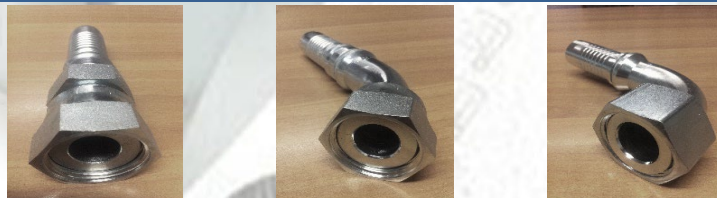

INTERLOCK FITTINGS

BSP THREAD

MILORE REFERENCE			A850 FEMALE	A852 45 DEG	A854 90 DEG
SIZE	THREAD	BORE			
-12	3/4"	3/4"	26.41	41.85	36.59
-16	1"	1"			
-20	1.1/4"	1.1/4"	55.84	91.97	91.97
-24	1.1/2"	1.1/2"	72.26	121.52	121.52
-32	2"	2"			

JIC THREAD

MILORE REFERENCE			A8JF FEMALE	A8J45 45 DEG	A8J90 90 DEG
SIZE	THREAD	BORE			
-12	1.1/16"	3/4"			
-16	1.5/16"	1"	30.96	49.80	68.18
-20	1.5/8"	1.1/4"	51.24	82.55	81.68
-24	1.7/8"	1.1/2"	75.55	135.31	135.31
-32	2.1/2"	2"			

ORFS THREAD

MILORE REFERENCE			A830 FEMALE	A832 45 DEG	A834 90 DEG
SIZE	THREAD	BORE			
-12	1.3/16"	3/4"			
-16	1.7/16"	1"	39.10	78.83	
-20	1.11/16"	1.1/4"			
-24	2.1/2"	1.1/2"			